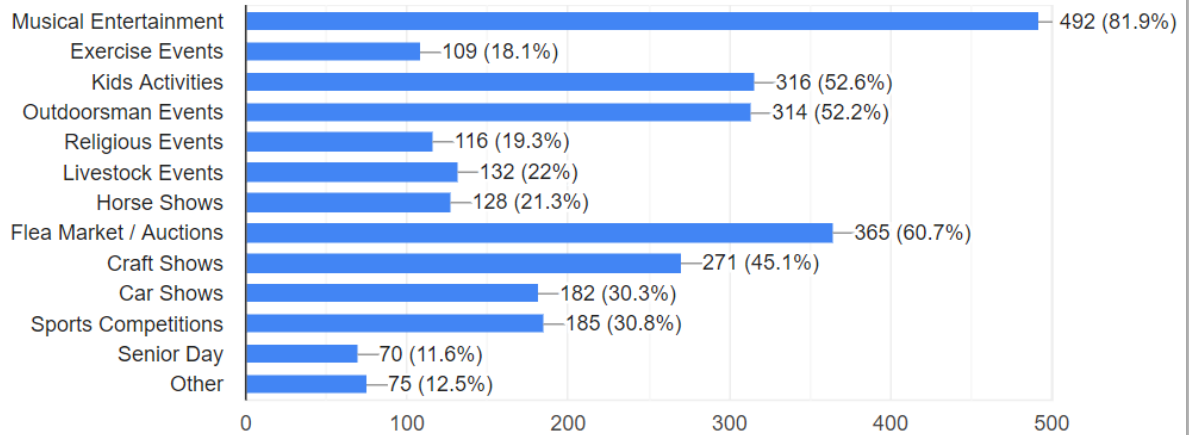

What type of events would you attend?

601 responses