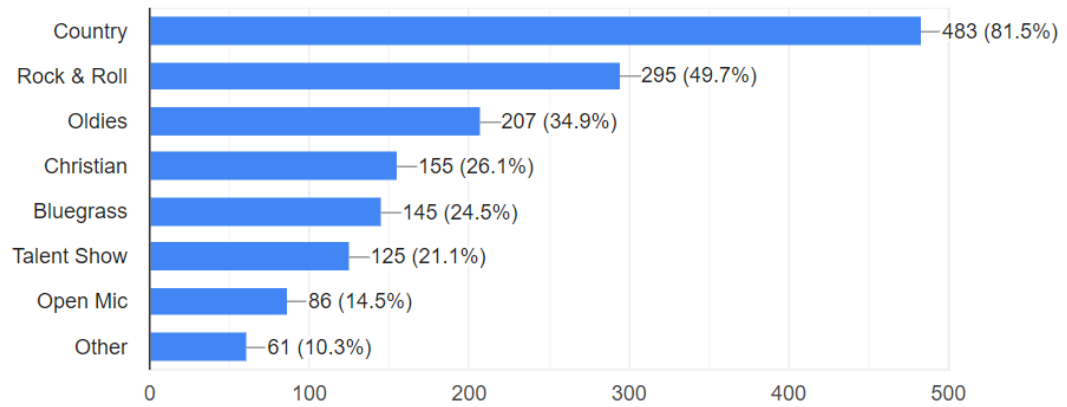

What musical entertainment are you interested in?

593 responses